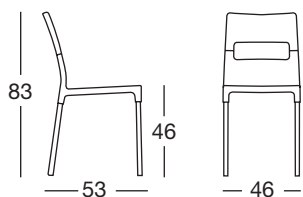

Art. 2201
arancio
+ trasparente arancio
orange
+ translucent orange

Art. 2204
antracite
+ trasparente
anthracite grey
+ transparent

Art. 2206
giallo
+ trasparente giallo
yellow
+ translucent yellow

Art. 2202
verde pistacchio
+ trasparente verde
light green
+ translucent green

Imballo: 4 pezzi
Packing: 4 pieces

Peso unitario Kg 3,900
Unit weight

CATAS

Conforme EN 15373:2007
According to EN 15373:2007

made in Italy

Sede/Headquarters: 25030 Coccaglio (BS) Italy - Via G. Monauni, 12
Divisione Commerciale Italia: Tel. 0307718.760/765/770 - Fax 0307718.777
www.scab.it - e-mail: italia@scab.it
Export Department: Phone +390307718.720/725/726 - Fax +390307718.700
www.scabitaly.com - e-mail: export@scabitaly.com