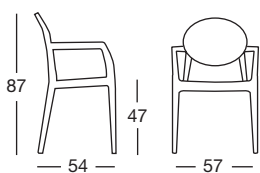

IGLOO

Design Mark Robson con Luisa Battaglia

Poltrona in policarbonato.
Disponibile nella versione bianco pieno, trasparente, trasparente colorato.
Impilabile.
Per uso interno/esterno.

*Polycarbonate armchair.
Available in glossy white, transparent or translucent colours.
Stackable.
For indoor/outdoor use.*

310
bianco pieno
glossy white

Art. 2355

Imballo: 4 pezzi
Packing: 4 pieces

Peso unitario Kg 5,000
Unit weight

Conforme EN 15373: 2007
According to EN 15373: 2007

made in Italy

Sede/Headquarters: 25030 Coccaglio (BS) Italy - Via G. Monauni, 12
Divisione Commerciale Italia: Tel. 0307718.760/765/770 - Fax 0307718.777
www.scab.it - e-mail: italia@scab.it
Export Department: Phone +390307718.720/725/726 - Fax +390307718.700
www.scabitaly.com - e-mail: export@scabitaly.com