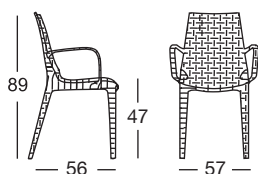

LUCREZIA con e senza braccioli

Design Arter&Citton

with or without arms

Poltroncina impilabile in polipropilene intrecciato.
Rinforzato con fibra di vetro.
Disponibile con o senza braccioli.
Adatta a tutte le situazioni outdoor:

*Stackable armchair in woven patterned polypropylene.
Reinforced with fibreglass.
Available with or without arms.
Suitable for all outdoors situations.*

COLORI COLOURS

11
lino
linen

15
tortora
dove grey

81
antracite
anthracite grey

70
bronzo
bronze

Art. 2322

Imballo: 4 pezzi
Packing: 4 pieces

Peso unitario Kg 4,900
Unit weight

Misure imballo 74,5x58,5x108 cm
Packing sizes

Art. 2323

Imballo: 6 pezzi
Packing: 6 pieces

Peso unitario Kg 4,100
Unit weight

Misure imballo 84,5x49,5x119 cm
Packing sizes

made in Italy

Sede/Headquarters: 25030 Coccaglio (BS) Italy - Via G. Monauni, 12
Divisione Commerciale Italia: Tel. 0307718.760/765/770 - Fax 0307718.777
www.scab.it - e-mail: italia@scab.it
Export Department: Phone +390307718.720/725/726 - Fax +390307718.700
www.scabitaly.com - e-mail: export@scabitaly.com