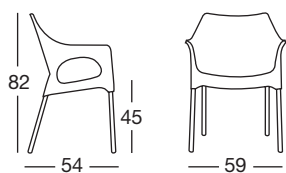

OLA

Design Mark Robson and Luisa Battaglia

Sedile e schienale in polipropilene riciclabile.
Gambe in alluminio anodizzato ø mm 25.
Impilabile.
Per uso interno/esterno.

*Recyclable polypropylene seat and backrest.
Anodised aluminium legs, diameter 25 mm.
Stackable.
For indoor/outdoor use.*

COLORI E CODICI ARTICOLO

COLOURS AND PRODUCT REFERENCES

2116
lino
linen

2117
arancio
orange

2122
rosso
red

2118
verde pistacchio
light green

2119
blu
blue

2120
antracite
anthracite grey

2121
grigio chiaro
light grey

2116 IG 11
lino
ignifugo
linen
fire-retardant

2122 IG 40
rosso
ignifugo
red
fire-retardant

2121 IG 82
grigio chiaro
ignifugo
light grey
fire-retardant

Imballo: 4 pezzi
Packing: 4 pieces

Peso unitario Kg 3,700
Unit weight

CATAS

Conforme EN 15373:2007
According to EN 15373:2007

made in Italy

Sede/Headquarters: 25030 Coccaglio (BS) Italy - Via G. Monauni, 12
Divisione Commerciale Italia: Tel. 0307718.760/765/770 - Fax 0307718.777
www.scab.it - e-mail: italia@scab.it
Export Department: Phone +390307718.720/725/726 - Fax +390307718.700
www.scabitaly.com - e-mail: export@scabitaly.com