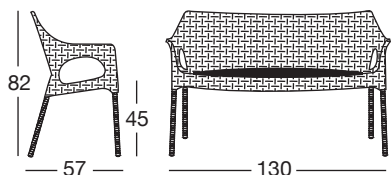

## COLORI COLOURS

11  
lino  
linen

81  
antracite  
anthracite grey

70  
bronzo  
bronze

Art. 1252

Imballo: scatola 2 pezzi  
Packing: box 2 pieces

Peso netto unitario Kg 9,400  
Unit net weight

Misure imballo: 93x65x132 cm  
Packing sizes: 93x65x132 cm

Art. 1252-10

Imballo: pallet 10 pezzi  
Packing: pallet 10 pieces

Peso netto unitario Kg 9,400  
Unit net weight

Misure imballo: 182x120x135 cm  
Packing sizes: 182x120x135 cm

made in Italy

Sede/Headquarters: 25030 Coccaglio (BS) Italy - Via G. Monauni, 12  
Divisione Commerciale Italia: Tel. 0307718.760/765/770 - Fax 0307718.777  
www.scab.it - e-mail: italia@scab.it  
Export Department: Phone +390307718.720/725/726 - Fax +390307718.700  
www.scabitaly.com - e-mail: export@scabitaly.com