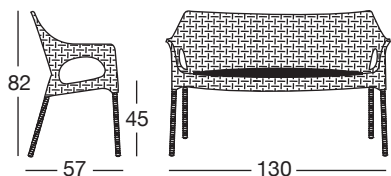

## COLORI COLOURS

11  
lino  
linen

81  
antracite  
anthracite grey

70  
bronzo  
bronze

Art. 1252

Imballo: scatola 2 pezzi  
Packing: box 2 pieces

Peso netto unitario Kg 9,400  
Unit net weight

Misure imballo: 93x65x132 cm  
Packing sizes: 93x65x132 cm

Art. 1252-10

Imballo: pallet 10 pezzi  
Packing: pallet 10 pieces

Peso netto unitario Kg 9,400  
Unit net weight

Misure imballo: 182x120x135 cm  
Packing sizes: 182x120x135 cm

made in Italy

Sede/Headquarters: 25030 Coccaglio (BS) Italy - Via G. Monauni, 12  
Divisione Commerciale Italia: Tel. 0307718.760/765/770 - Fax 0307718.777  
www.scab.it - e-mail: italia@scab.it  
Export Department: Phone +390307718.720/725/726 - Fax +390307718.700  
www.scabitaly.com - e-mail: export@scabitaly.com