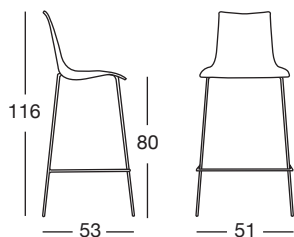

*Barstool with recyclable polycarbonate body enhanced by the exclusive non-scratch finishing that make the non-scratch surface unalterable even in the harshest conditions of use. 4-leg frame in tubular chrome steel. Available in two heights. For indoor use.*

## COLORI COLOURS

**100**  
trasparente  
transparent

**183**  
trasparente  
fumé  
translucent  
smoked

**310**  
bianco pieno  
glossy white

**h.80 struttura a 4 gambe**  
**h.80 4-leg frame**  
**Art. 2550**

Imballo: 2 pezzi  
Packing: 2 pieces

Peso unitario Kg 6,800  
Unit weight

Misure imballo 56,5x53,5x84 cm  
Packing sizes

**h.65 struttura a 4 gambe**  
**h.65 4-leg frame**  
**Art. 2551**

Imballo: 2 pezzi  
Packing: 2 pieces

Peso unitario Kg 6,400  
Unit weight

Misure imballo 55,5x52,5x69 cm  
Packing sizes

made in Italy

Sede/Headquarters: 25030 Coccaglio (BS) Italy - Via G. Monauni, 12  
Divisione Commerciale Italia: Tel. 0307718.760/765/770 - Fax 0307718.777  
www.scab.it - e-mail: italia@scab.it  
Export Department: Phone +390307718.720/725/726 - Fax +390307718.700  
www.scabitaly.com - e-mail: export@scabitaly.com