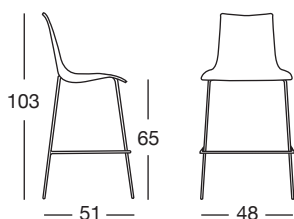

*Barstool with recyclable polycarbonate body enhanced by the exclusive non-scratch finishing that make the non-scratch surface unalterable even in the harshest conditions of use. 4-leg frame in tubular chrome steel. Available in two heights. For indoor use.*

## COLORI COLOURS

**100**  
trasparente  
transparent

**183**  
trasparente  
fumé  
translucent  
smoked

**310**  
bianco pieno  
glossy white

**h.80 struttura a 4 gambe**  
**h.80 4-leg frame**  
**Art. 2550**

Imballo: 2 pezzi  
Packing: 2 pieces

Peso unitario Kg 6,800  
Unit weight

Misure imballo 56,5x53,5x84 cm  
Packing sizes

**h.65 struttura a 4 gambe**  
**h.65 4-leg frame**  
**Art. 2551**

Imballo: 2 pezzi  
Packing: 2 pieces

Peso unitario Kg 6,400  
Unit weight

Misure imballo 55,5x52,5x69 cm  
Packing sizes

made in Italy

Sede/Headquarters: 25030 Coccaglio (BS) Italy - Via G. Monauni, 12  
Divisione Commerciale Italia: Tel. 0307718.760/765/770 - Fax 0307718.777  
www.scab.it - e-mail: italia@scab.it  
Export Department: Phone +390307718.720/725/726 - Fax +390307718.700  
www.scabitaly.com - e-mail: export@scabitaly.com