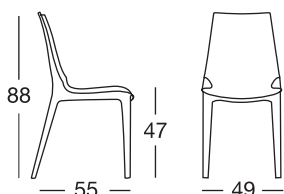

Peso unitario Kg 4,600
Unit weight

Misure imballo 62,5x56,5x94 cm
Packing sizes

COLORI COLOURS

100
trasparente
transparent

183
trasparente
fumé
translucent
smoked grey

310
bianco pieno
glossy white

315
tortora lucido
glossy dove grey

380
nero pieno
glossy black

Art. 2652

Imballo: 4 pezzi
Packing: 4 pieces

Peso unitario Kg 4,000
Unit weight

Misure imballo 80,5x51x104 cm
Packing sizes

made in Italy

Sede/Headquarters: 25030 Coccaglio (BS) Italy - Via G. Monauni, 12
Divisione Commerciale Italia: Tel. 0307718.760/765/770 - Fax 0307718.777
www.scab.it - e-mail: italia@scab.it
Export Department: Phone +390307718.720/725/726 - Fax +390307718.700
www.scabitaly.com - e-mail: export@scabitaly.com