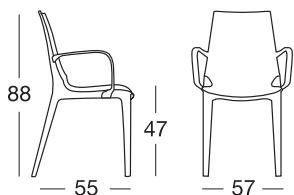

Art. 2654

Imballo: 2 pezzi
Packing: 2 pieces

Peso unitario Kg 4,600
Unit weight

Misure imballo 62,5x56,5x94 cm
Packing sizes

COLORI COLOURS

100
trasparente
transparent

183
trasparente
fumé
translucent
smoked grey